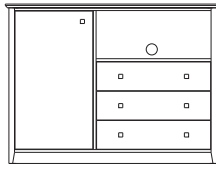

>Shown in *Urban Anagre* finish

York

Fridge Chest (ET Shelf)
1614001 (LT Door)
1614002 (RT Door)
D24.25xW58xH43

Fridge Chest (Micro Shelf)
1614003 (LT Door)
1614004 (RT Door)
D24.25xW58xH43

Wardrobe
1638001
D24xW27xH72