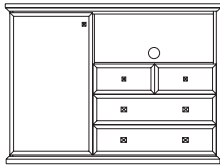

# Lincoln

**Fridge Chest (ET Shelf)**  
1914001 (LT Door)  
1914002 (RT Door)  
D24.25xW58xH43

**Fridge Chest (Micro Shelf)**  
1914003 (LT Door)  
1914004 (RT Door)  
D24.25xW58xH43

**Wardrobe**  
1938001  
D24xW26xH72