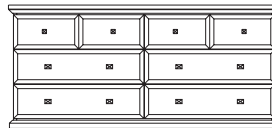

Dresser
1913001
D20xW66xH30