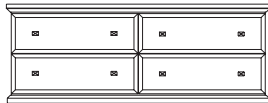

Lowboy
1912001
D20xW66xH25