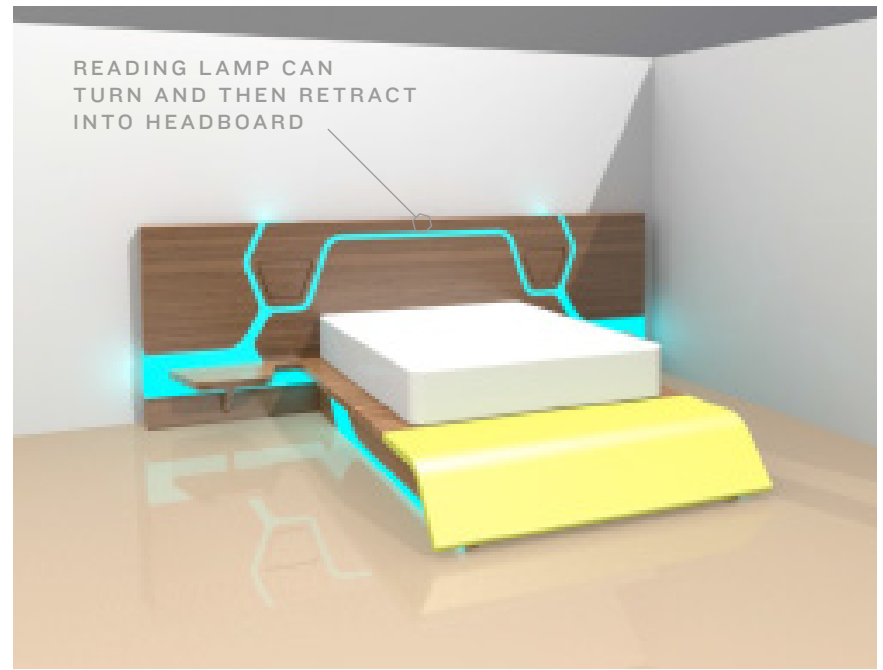

# MINAKO

**PROFESSIONAL  
CONCIERGE,  
TOKYO**

A HIGH TECH PRINCESS  
WITH HUMANISTIC GRACE.

SHE IS A VISION OF  
THE FUTURE.

TRUNK OPENS ALLOWING GUESTS TO  
WHEEL LUGGAGE DIRECTLY INTO SPACE  
ON FLOOR BETWEEN BED SIDES

UPHOLSTERED LUGGAGE  
TRUNK CAN ALSO BE  
USED AS A BENCH

READING LAMPS CAN FOLD  
DOWN INTO HEADBOARD

READING LIGHT (FROM BED)  
UNDER SHELF

OPEN STORAGE  
AREA CAN BE EASILY  
ACCESSED WHEN  
USING DESK

TWIN DOORS FLIP UP TO  
REVEAL EITHER WALL  
PLUGS FOR CHARGING  
OR AUDIO CONTROLS