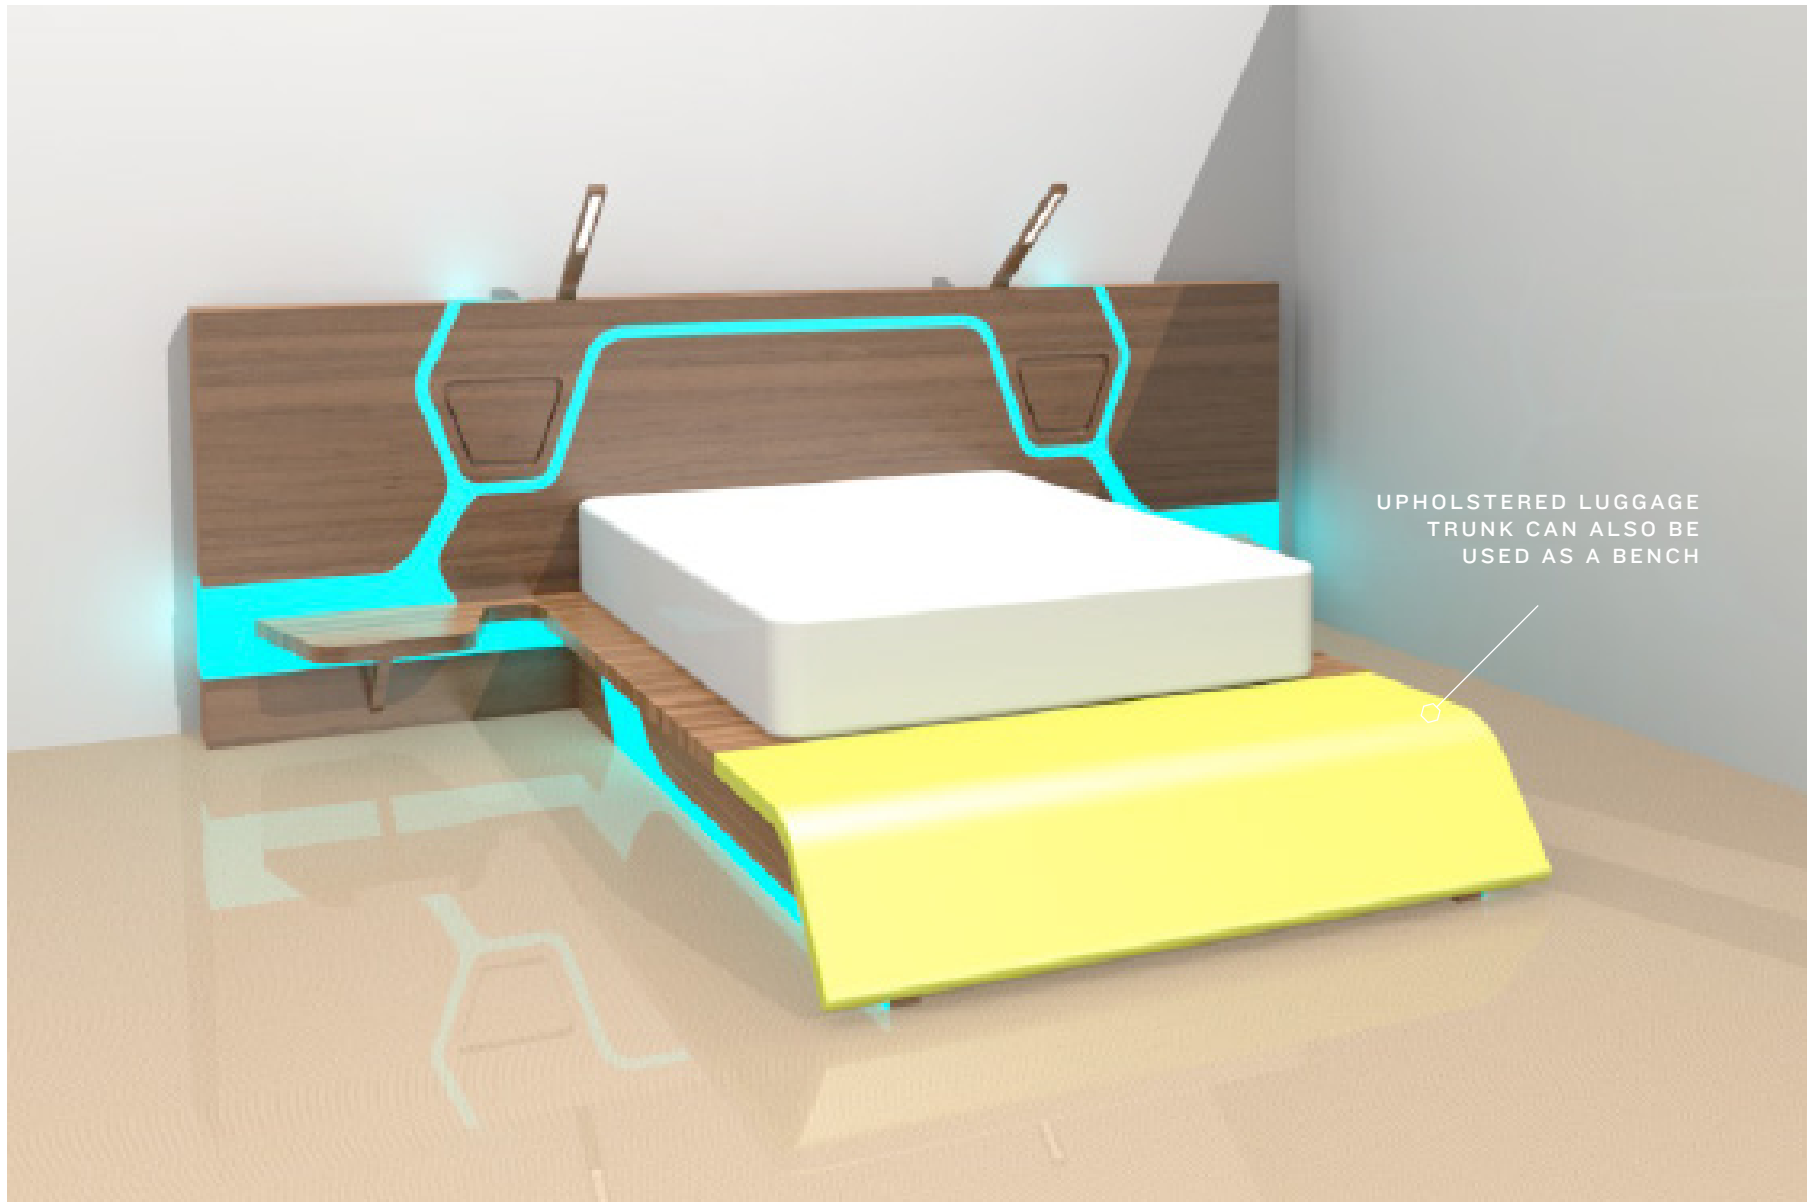

# MINAKO

**PROFESSIONAL  
CONCIERGE,  
TOKYO**

A HIGH TECH PRINCESS  
WITH HUMANISTIC GRACE.

SHE IS A VISION OF  
THE FUTURE.

TRUNK OPENS ALLOWING GUESTS TO  
WHEEL LUGGAGE DIRECTLY INTO SPACE  
ON FLOOR BETWEEN BED SIDES

UPHOLSTERED LUGGAGE  
TRUNK CAN ALSO BE  
USED AS A BENCH

READING LAMPS CAN FOLD  
DOWN INTO HEADBOARD

READING LIGHT (FROM BED)  
UNDER SHELF

OPEN STORAGE  
AREA CAN BE EASILY  
ACCESSED WHEN  
USING DESK

TWIN DOORS FLIP UP TO  
REVEAL EITHER WALL  
PLUGS FOR CHARGING  
OR AUDIO CONTROLS