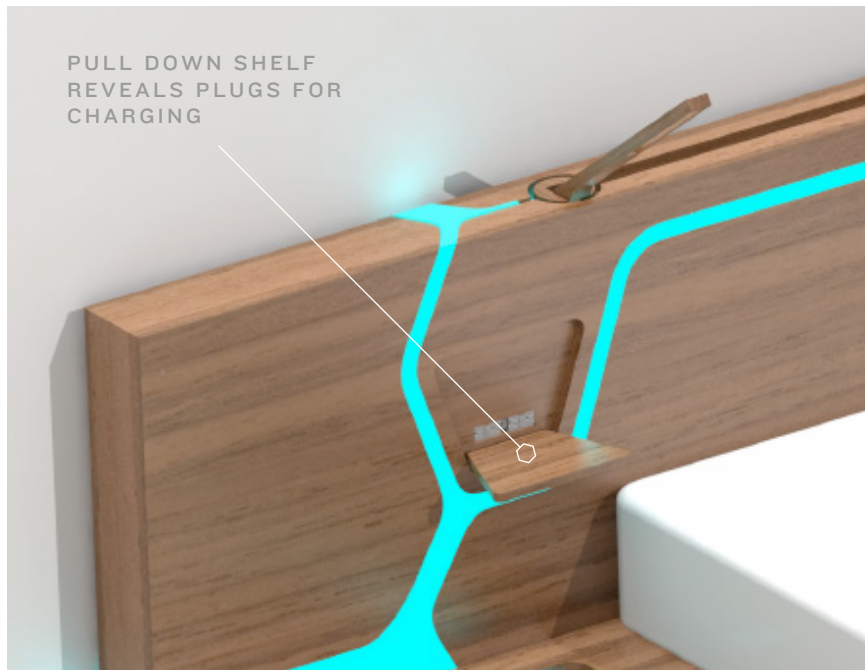

# MINAKO

**PROFESSIONAL  
CONCIERGE,  
TOKYO**

A HIGH TECH PRINCESS  
WITH HUMANISTIC GRACE.

SHE IS A VISION OF  
THE FUTURE.

TRUNK OPENS ALLOWING GUESTS TO  
WHEEL LUGGAGE DIRECTLY INTO SPACE  
ON FLOOR BETWEEN BED SIDES

UPHOLSTERED LUGGAGE  
TRUNK CAN ALSO BE  
USED AS A BENCH

READING LAMPS CAN FOLD  
DOWN INTO HEADBOARD

READING LIGHT (FROM BED)  
UNDER SHELF

OPEN STORAGE  
AREA CAN BE EASILY  
ACCESSED WHEN  
USING DESK

TWIN DOORS FLIP UP TO  
REVEAL EITHER WALL  
PLUGS FOR CHARGING  
OR AUDIO CONTROLS