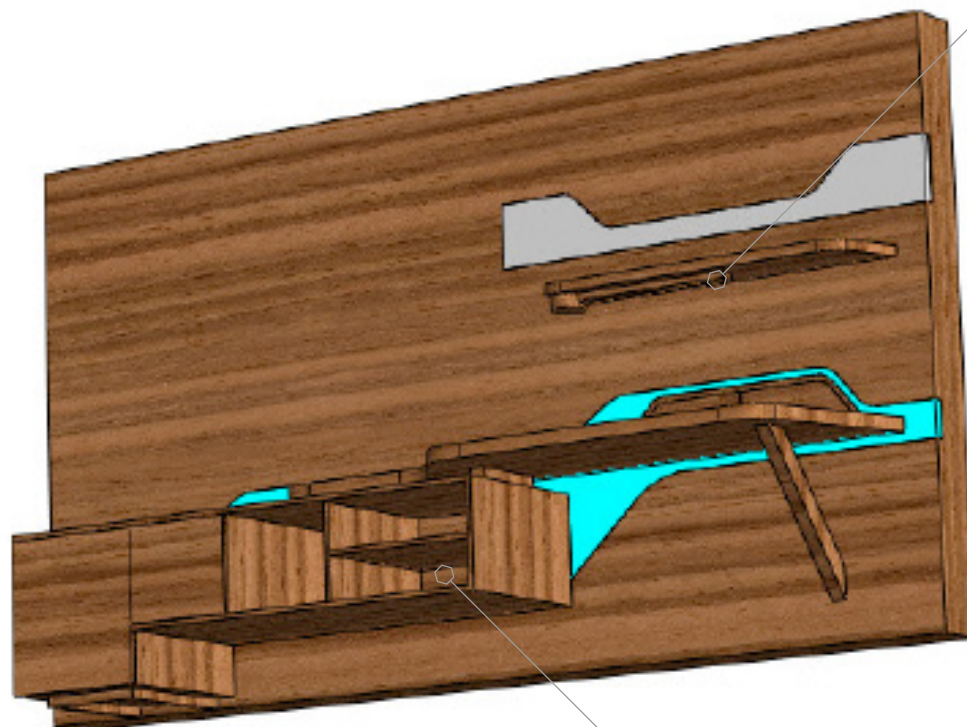

UPHOLSTERED LUGGAGE  
TRUNK CAN ALSO BE  
USED AS A BENCH

READING LAMPS CAN FOLD  
DOWN INTO HEADBOARD

READING LIGHT (FROM BED)  
UNDER SHELF

OPEN STORAGE  
AREA CAN BE EASILY  
ACCESSED WHEN  
USING DESK

TWIN DOORS FLIP UP TO  
REVEAL EITHER WALL  
PLUGS FOR CHARGING  
OR AUDIO CONTROLS