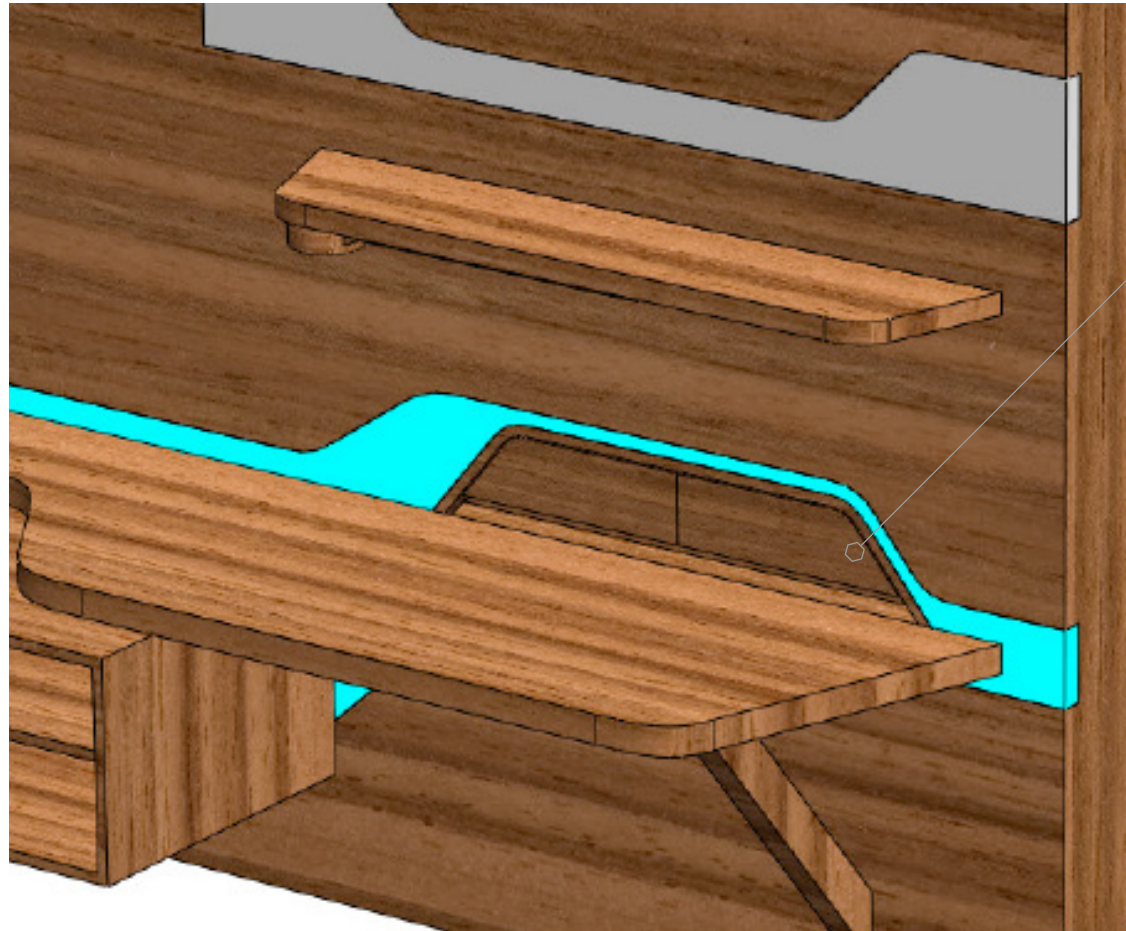

UPHOLSTERED LUGGAGE  
TRUNK CAN ALSO BE  
USED AS A BENCH

READING LAMPS CAN FOLD  
DOWN INTO HEADBOARD

READING LIGHT (FROM BED)  
UNDER SHELF

OPEN STORAGE  
AREA CAN BE EASILY  
ACCESSED WHEN  
USING DESK

TWIN DOORS FLIP UP TO  
REVEAL EITHER WALL  
PLUGS FOR CHARGING  
OR AUDIO CONTROLS