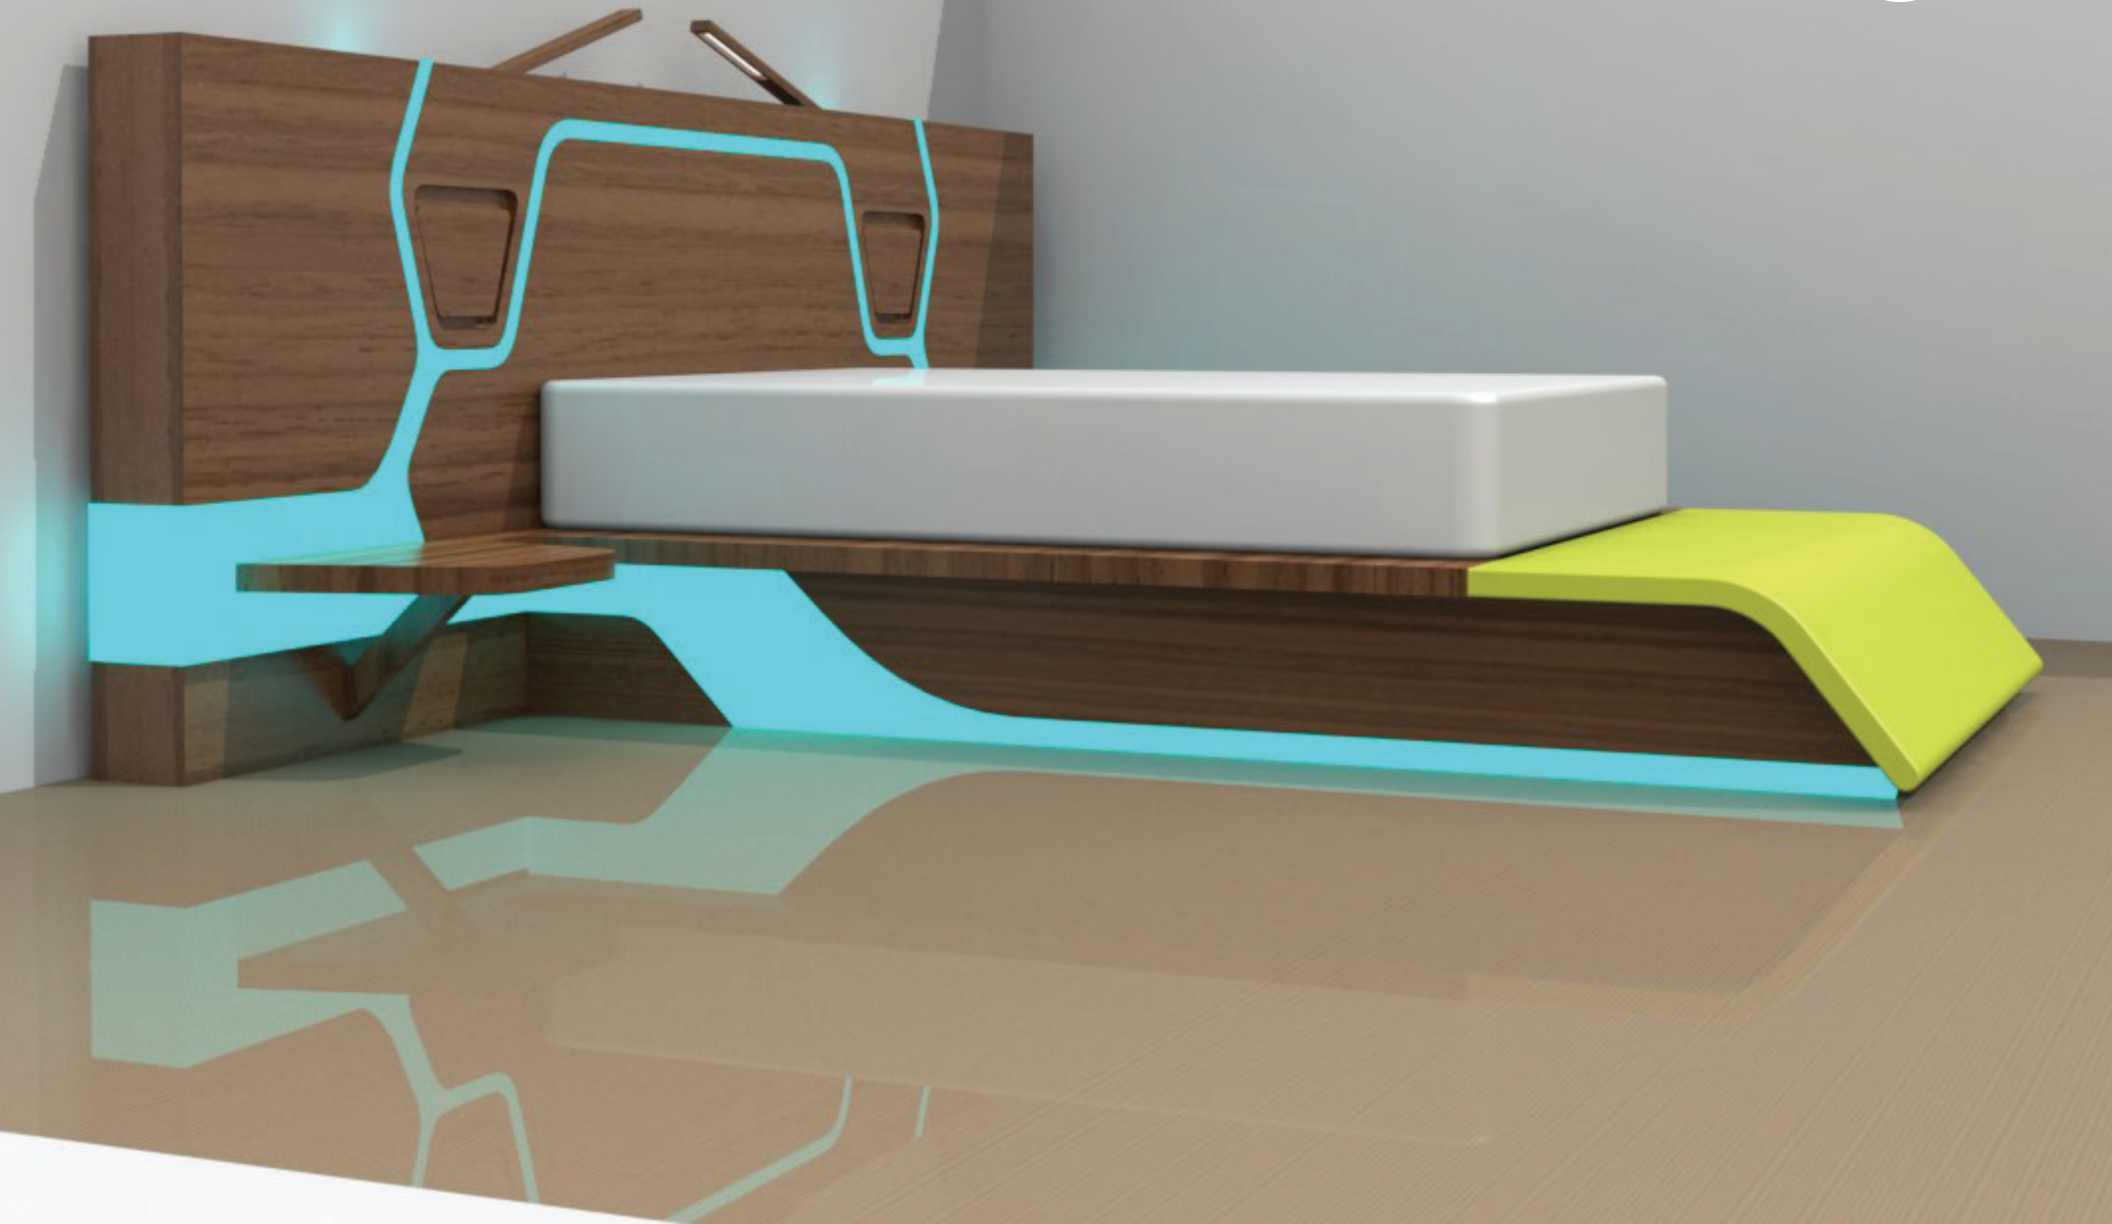

# MINAKO

**PROFESSIONAL  
CONCIERGE,  
TOKYO**

A HIGH TECH PRINCESS  
WITH HUMANISTIC GRACE.

SHE IS A VISION OF  
THE FUTURE.

TRUNK OPENS ALLOWING GUESTS TO  
WHEEL LUGGAGE DIRECTLY INTO SPACE  
ON FLOOR BETWEEN BED SIDES

UPHOLSTERED LUGGAGE  
TRUNK CAN ALSO BE  
USED AS A BENCH

READING LAMPS CAN FOLD  
DOWN INTO HEADBOARD

READING LIGHT (FROM BED)  
UNDER SHELF

OPEN STORAGE  
AREA CAN BE EASILY  
ACCESSED WHEN  
USING DESK

TWIN DOORS FLIP UP TO  
REVEAL EITHER WALL  
PLUGS FOR CHARGING  
OR AUDIO CONTROLS