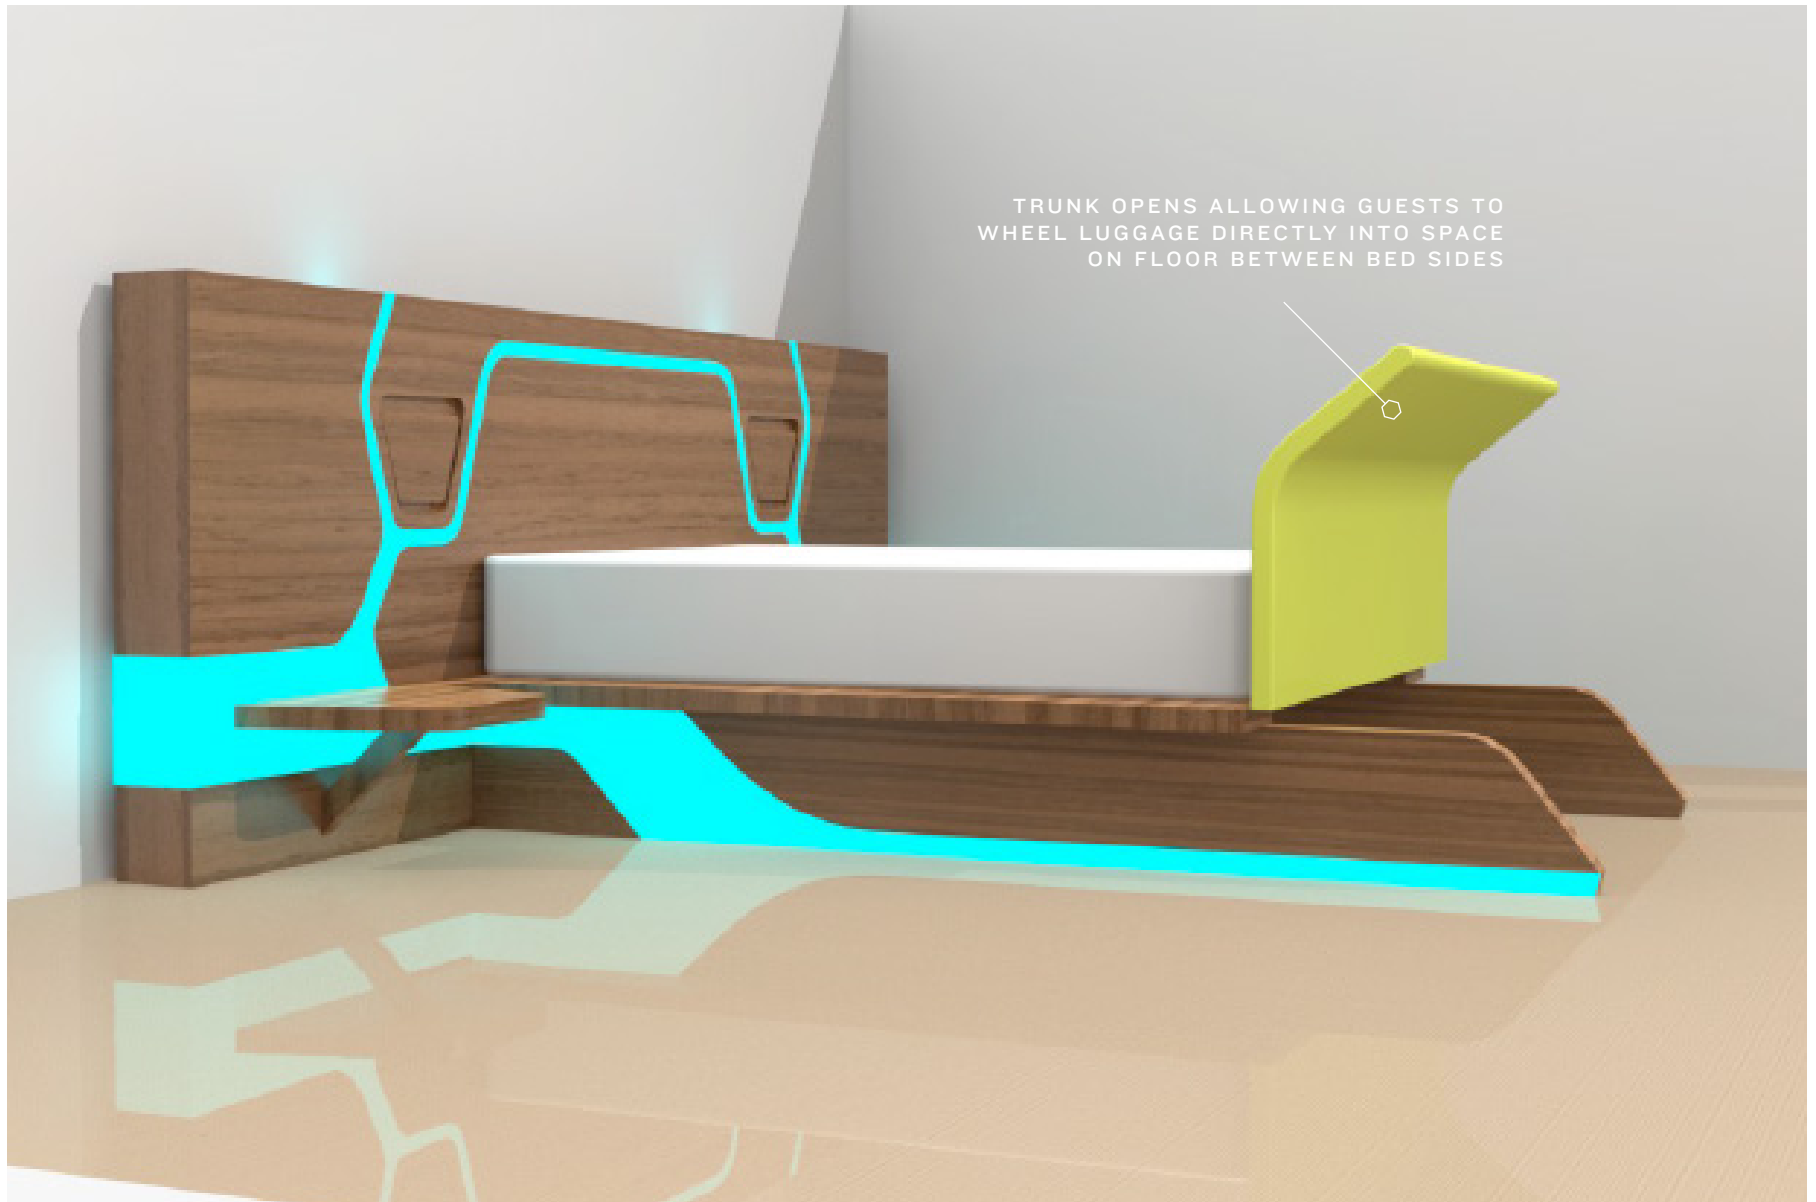

# MINAKO

**PROFESSIONAL  
CONCIERGE,  
TOKYO**

A HIGH TECH PRINCESS  
WITH HUMANISTIC GRACE.

SHE IS A VISION OF  
THE FUTURE.

TRUNK OPENS ALLOWING GUESTS TO  
WHEEL LUGGAGE DIRECTLY INTO SPACE  
ON FLOOR BETWEEN BED SIDES

UPHOLSTERED LUGGAGE  
TRUNK CAN ALSO BE  
USED AS A BENCH

READING LAMPS CAN FOLD  
DOWN INTO HEADBOARD

READING LIGHT (FROM BED)  
UNDER SHELF

OPEN STORAGE  
AREA CAN BE EASILY  
ACCESSED WHEN  
USING DESK

TWIN DOORS FLIP UP TO  
REVEAL EITHER WALL  
PLUGS FOR CHARGING  
OR AUDIO CONTROLS