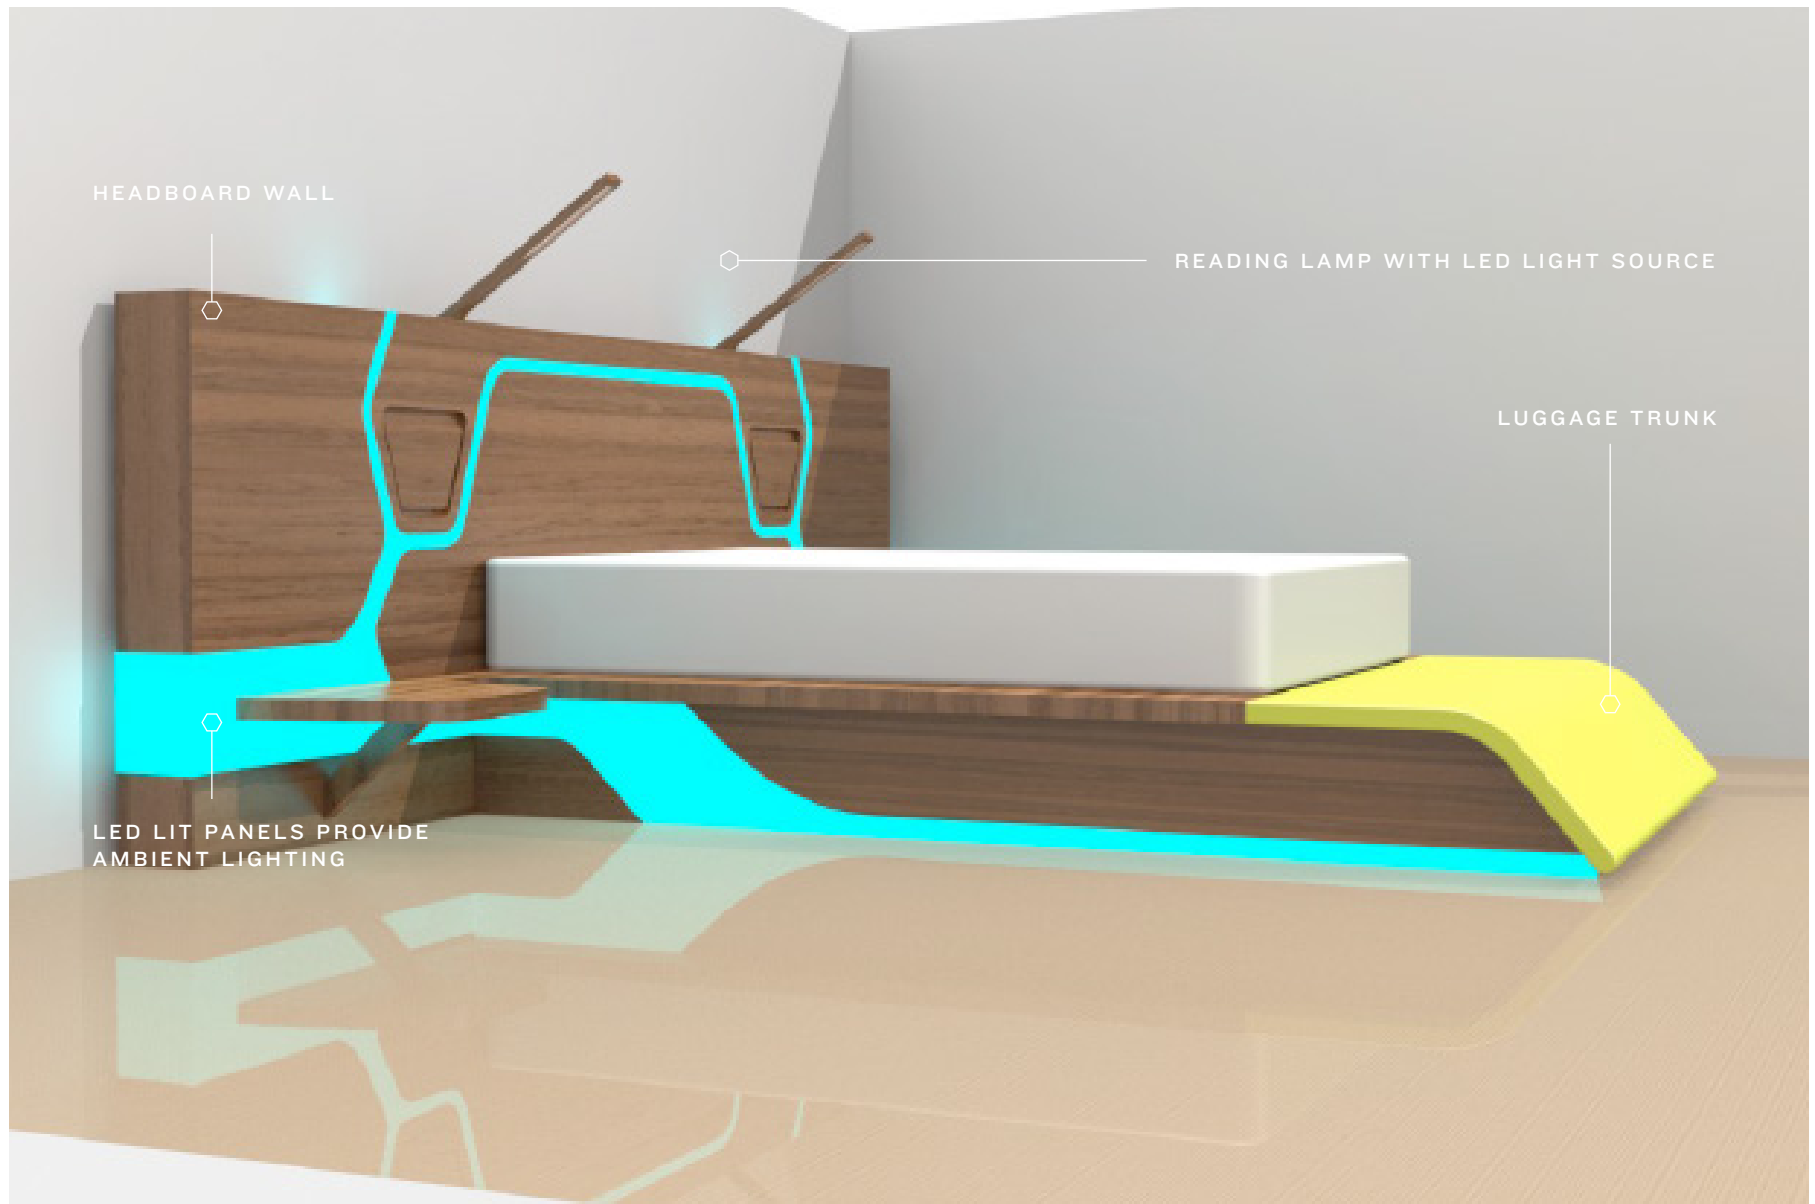

# MINAKO

**PROFESSIONAL  
CONCIERGE,  
TOKYO**

A HIGH TECH PRINCESS  
WITH HUMANISTIC GRACE.

SHE IS A VISION OF  
THE FUTURE.

TRUNK OPENS ALLOWING GUESTS TO  
WHEEL LUGGAGE DIRECTLY INTO SPACE  
ON FLOOR BETWEEN BED SIDES

UPHOLSTERED LUGGAGE  
TRUNK CAN ALSO BE  
USED AS A BENCH

READING LAMPS CAN FOLD  
DOWN INTO HEADBOARD

READING LIGHT (FROM BED)  
UNDER SHELF

OPEN STORAGE  
AREA CAN BE EASILY  
ACCESSED WHEN  
USING DESK

TWIN DOORS FLIP UP TO  
REVEAL EITHER WALL  
PLUGS FOR CHARGING  
OR AUDIO CONTROLS