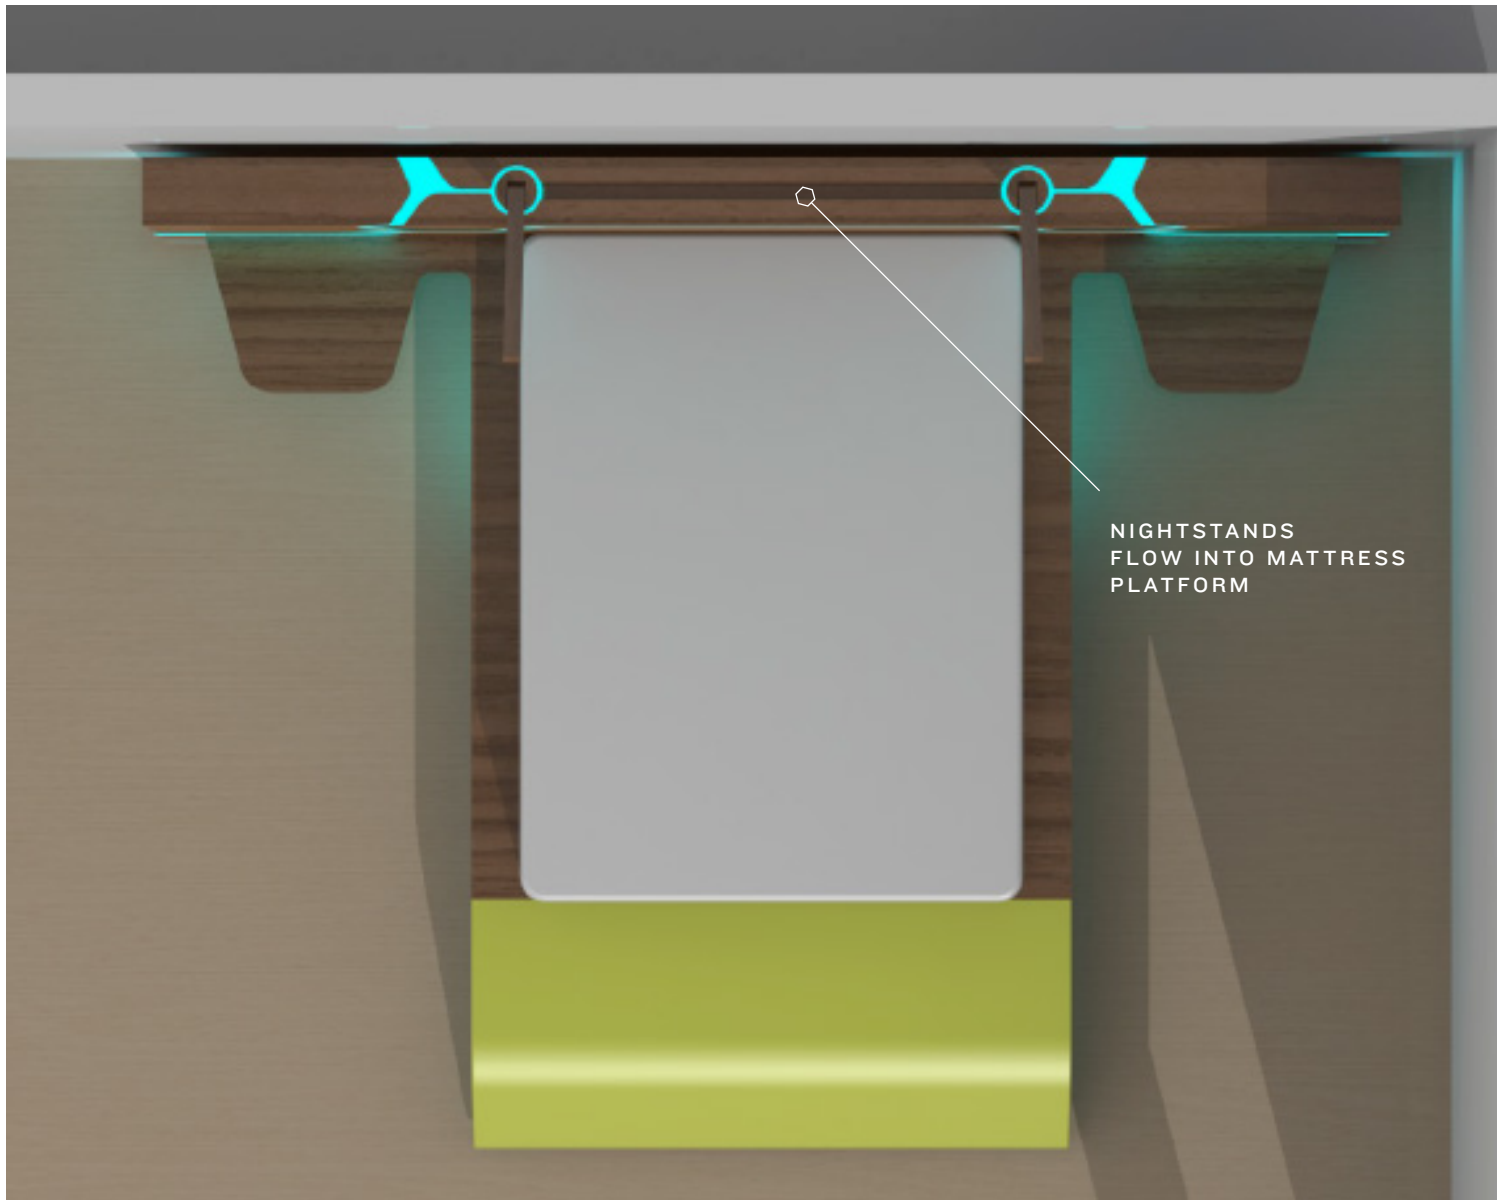

# MINAKO

**PROFESSIONAL  
CONCIERGE,  
TOKYO**

A HIGH TECH PRINCESS  
WITH HUMANISTIC GRACE.

SHE IS A VISION OF  
THE FUTURE.

TRUNK OPENS ALLOWING GUESTS TO  
WHEEL LUGGAGE DIRECTLY INTO SPACE  
ON FLOOR BETWEEN BED SIDES

UPHOLSTERED LUGGAGE  
TRUNK CAN ALSO BE  
USED AS A BENCH

READING LAMPS CAN FOLD  
DOWN INTO HEADBOARD

READING LIGHT (FROM BED)  
UNDER SHELF

OPEN STORAGE  
AREA CAN BE EASILY  
ACCESSED WHEN  
USING DESK

TWIN DOORS FLIP UP TO  
REVEAL EITHER WALL  
PLUGS FOR CHARGING  
OR AUDIO CONTROLS