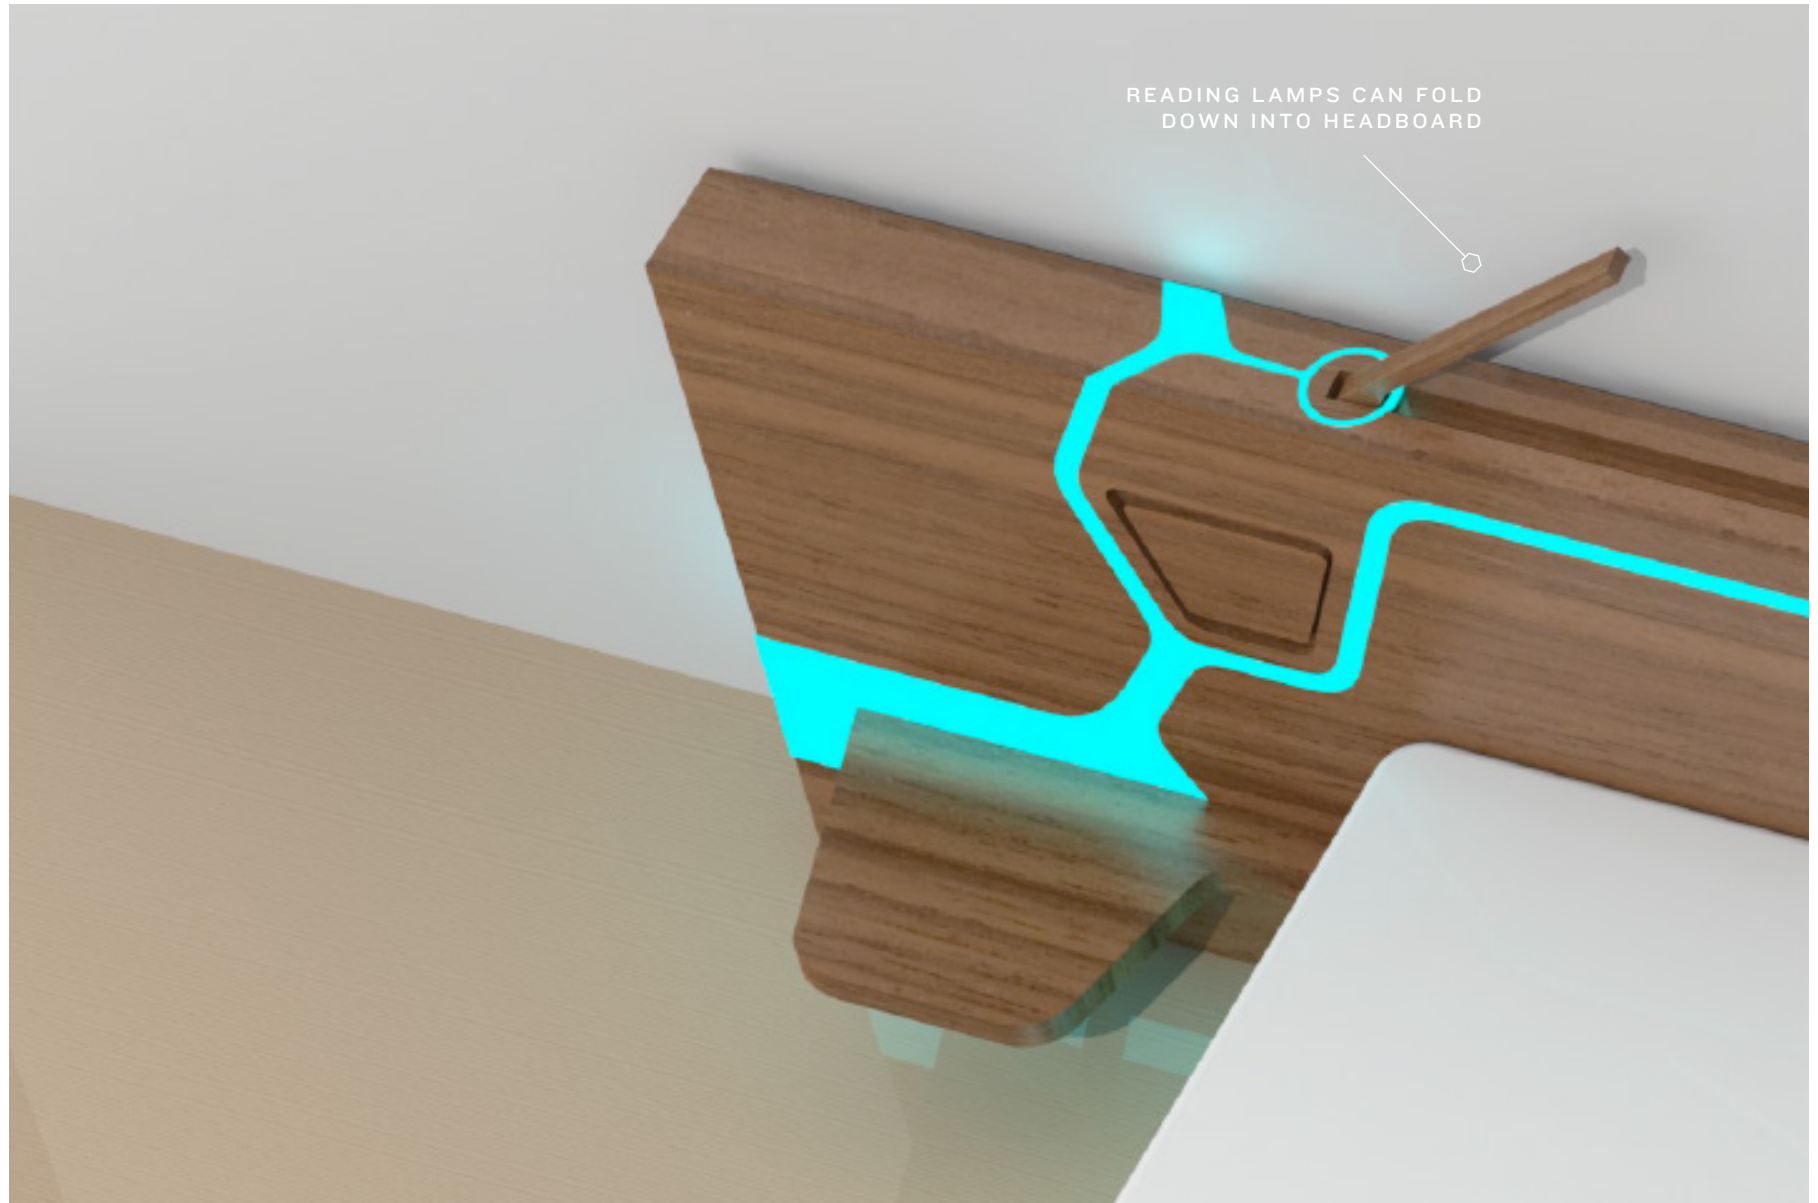

# MINAKO

**PROFESSIONAL  
CONCIERGE,  
TOKYO**

A HIGH TECH PRINCESS  
WITH HUMANISTIC GRACE.

SHE IS A VISION OF  
THE FUTURE.

TRUNK OPENS ALLOWING GUESTS TO  
WHEEL LUGGAGE DIRECTLY INTO SPACE  
ON FLOOR BETWEEN BED SIDES

UPHOLSTERED LUGGAGE  
TRUNK CAN ALSO BE  
USED AS A BENCH

READING LAMPS CAN FOLD  
DOWN INTO HEADBOARD

READING LIGHT (FROM BED)  
UNDER SHELF

OPEN STORAGE  
AREA CAN BE EASILY  
ACCESSED WHEN  
USING DESK