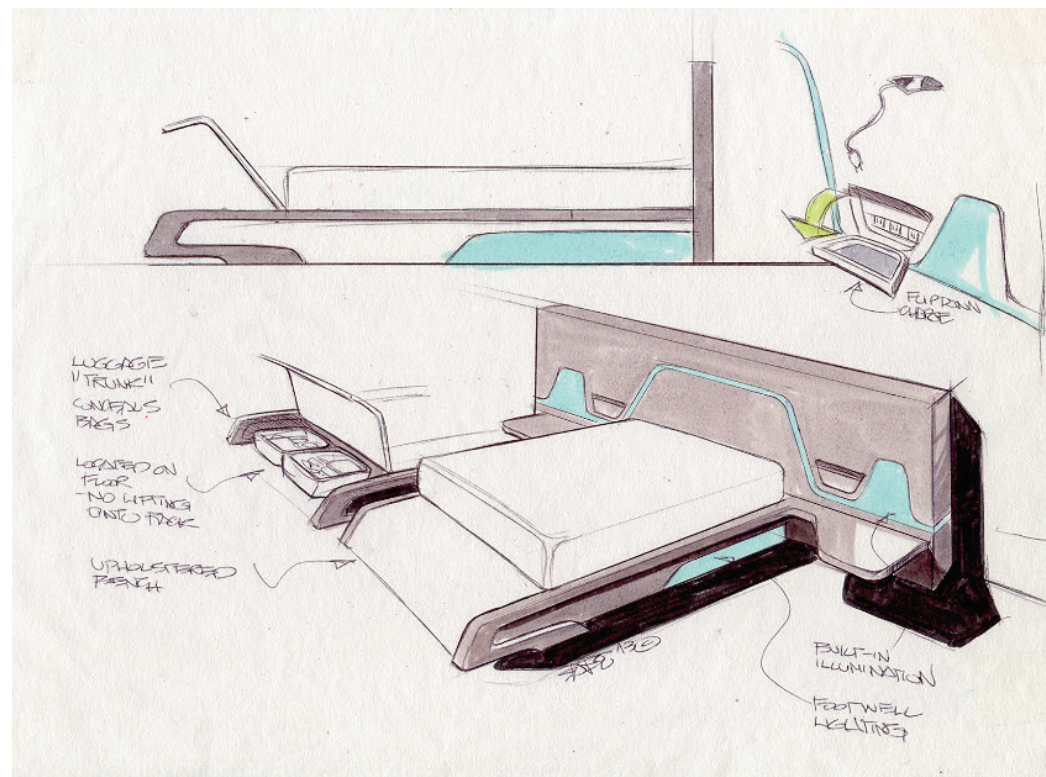

# MINAKO

**PROFESSIONAL  
CONCIERGE,  
TOKYO**

A HIGH TECH PRINCESS  
WITH HUMANISTIC GRACE.

SHE IS A VISION OF  
THE FUTURE.

TRUNK OPENS ALLOWING GUESTS TO  
WHEEL LUGGAGE DIRECTLY INTO SPACE  
ON FLOOR BETWEEN BED SIDES

UPHOLSTERED LUGGAGE  
TRUNK CAN ALSO BE  
USED AS A BENCH

READING LAMPS CAN FOLD  
DOWN INTO HEADBOARD

READING LIGHT (FROM BED)  
UNDER SHELF

OPEN STORAGE  
AREA CAN BE EASILY  
ACCESSED WHEN  
USING DESK

TWIN DOORS FLIP UP TO  
REVEAL EITHER WALL  
PLUGS FOR CHARGING  
OR AUDIO CONTROLS