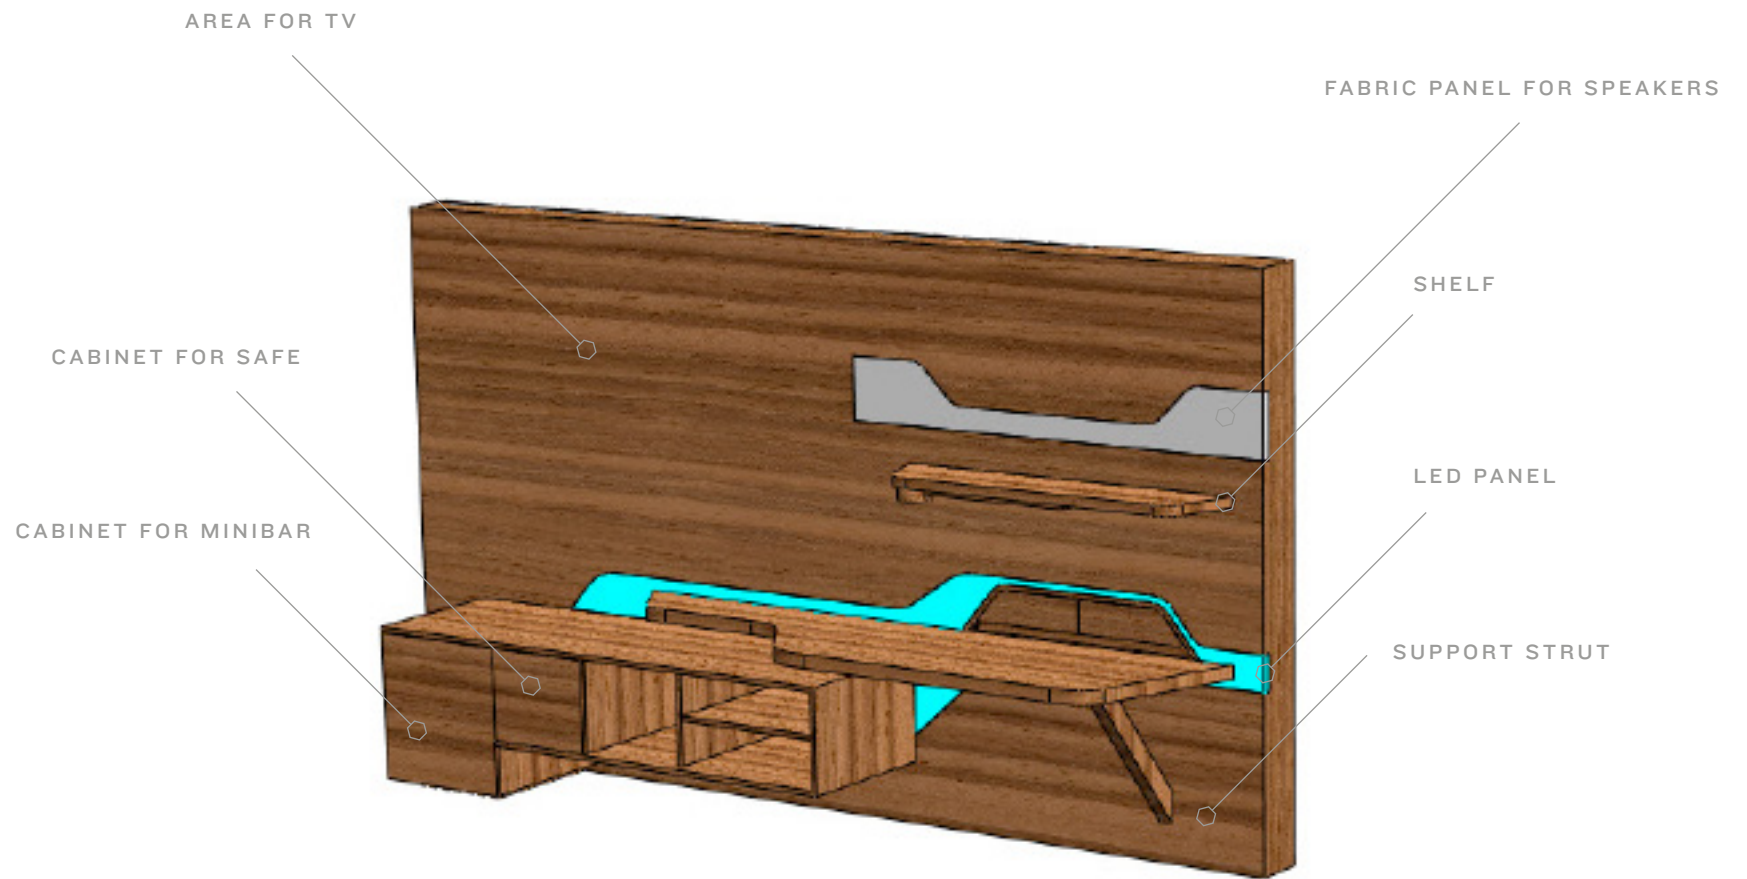

UPHOLSTERED LUGGAGE  
TRUNK CAN ALSO BE  
USED AS A BENCH

READING LAMPS CAN FOLD  
DOWN INTO HEADBOARD

READING LIGHT (FROM BED)  
UNDER SHELF

OPEN STORAGE  
AREA CAN BE EASILY  
ACCESSED WHEN  
USING DESK

TWIN DOORS FLIP UP TO  
REVEAL EITHER WALL  
PLUGS FOR CHARGING  
OR AUDIO CONTROLS